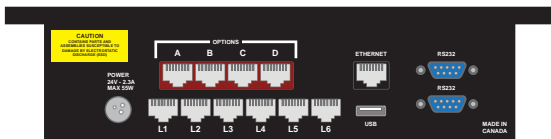

Connectors: